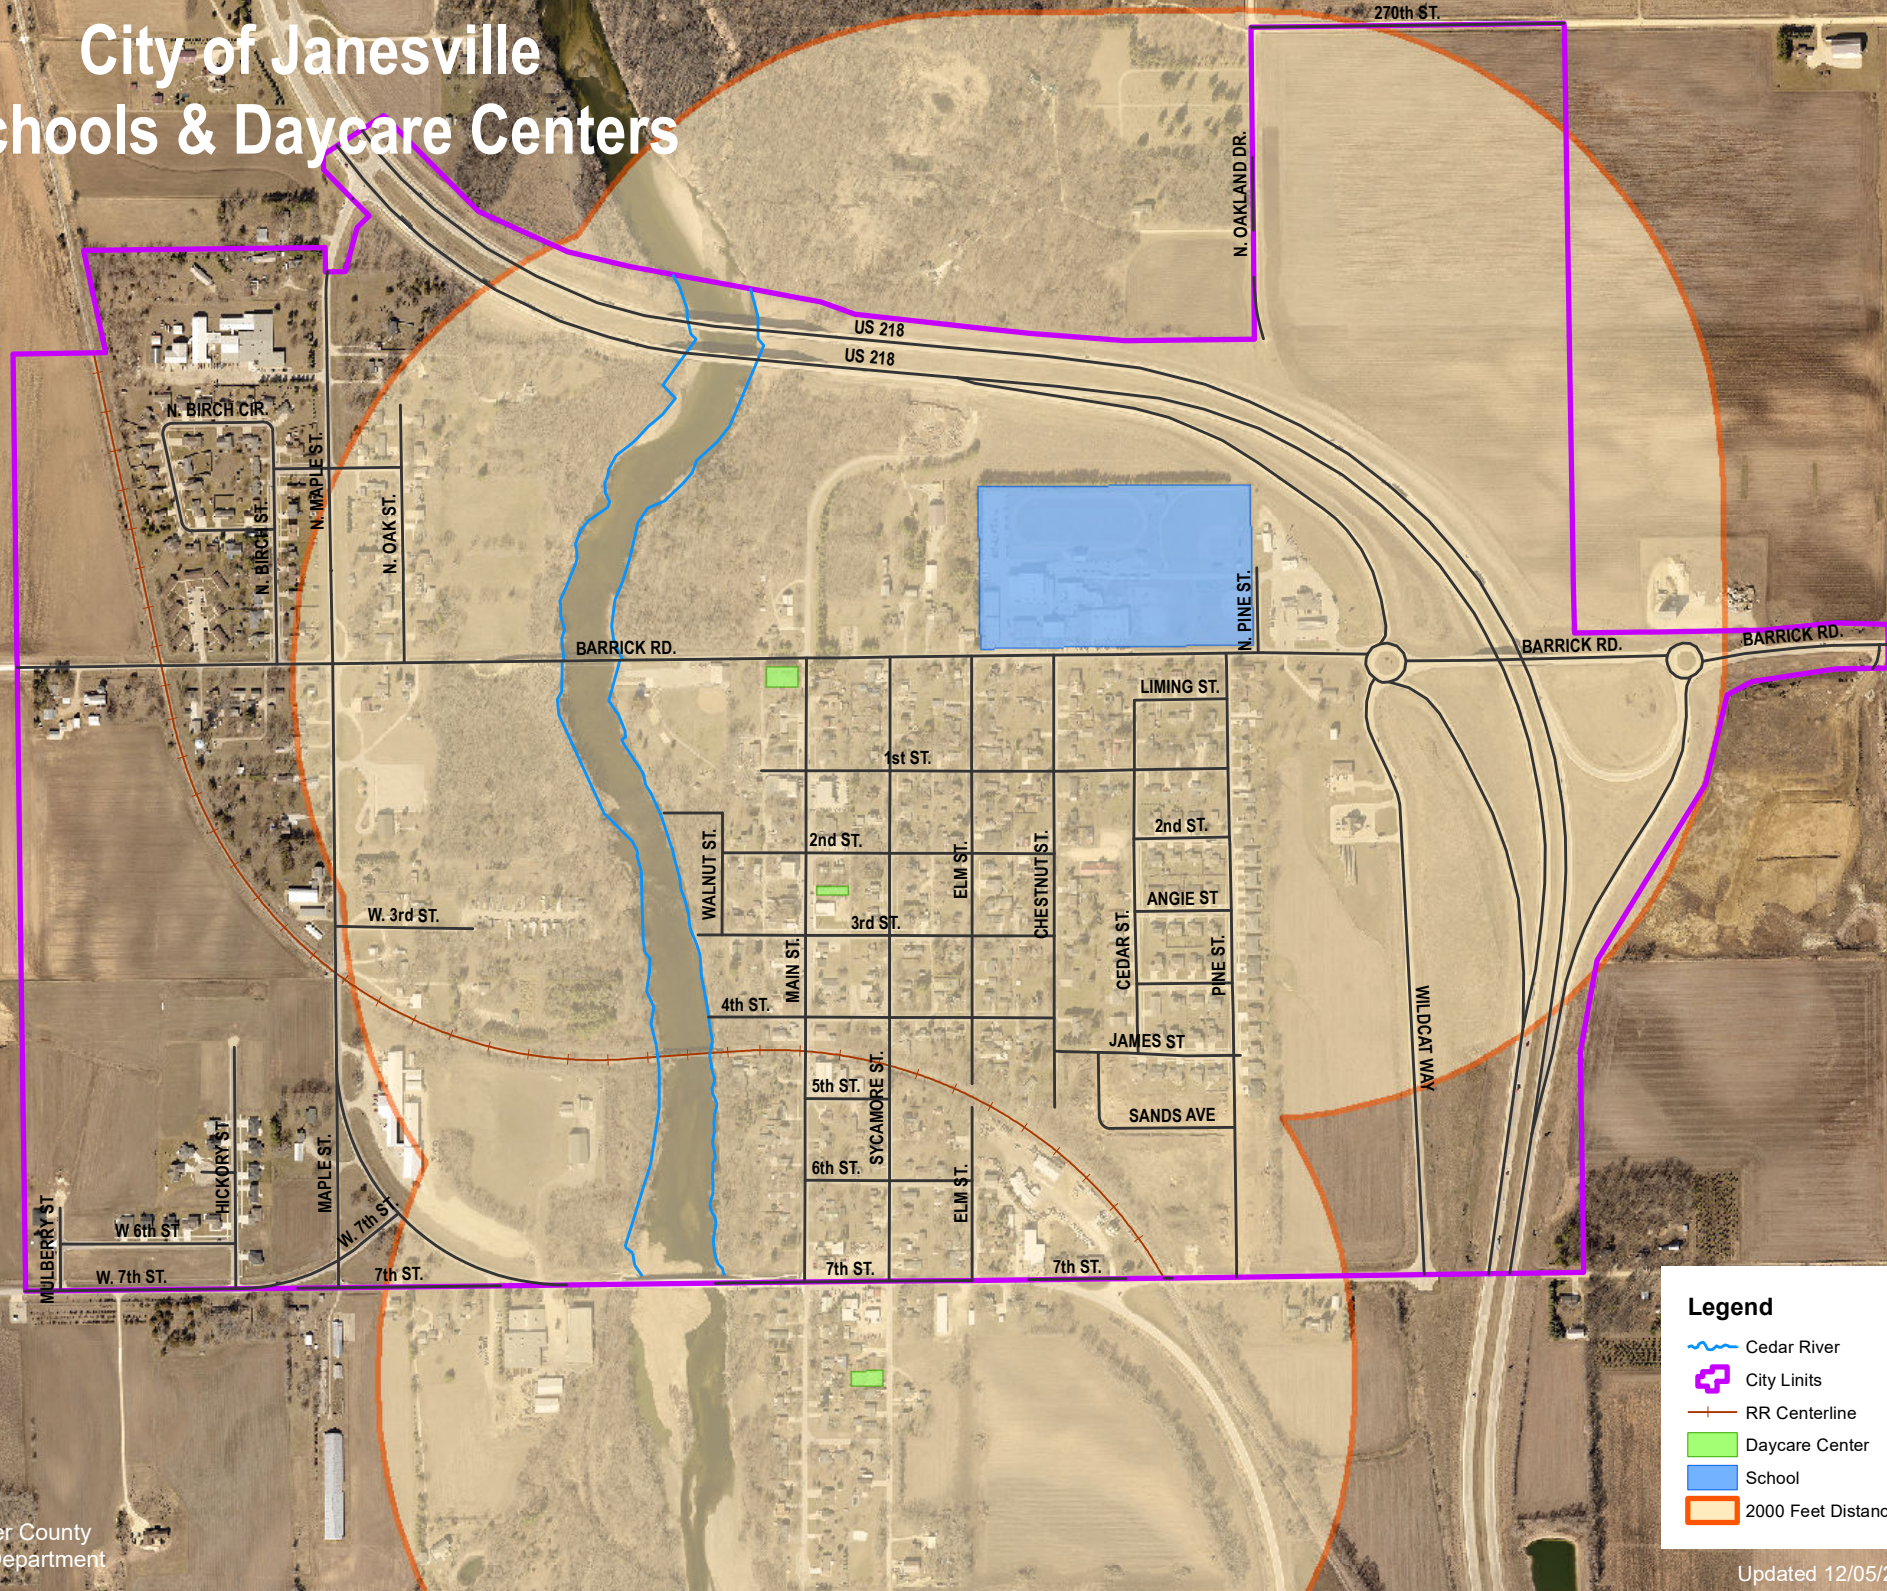

# City of Janesville Schools & Daycare Centers

**Legend**

-  Cedar River
-  City Limits
-  RR Centerline
-  Daycare Center
-  School
-  200 Feet Distance